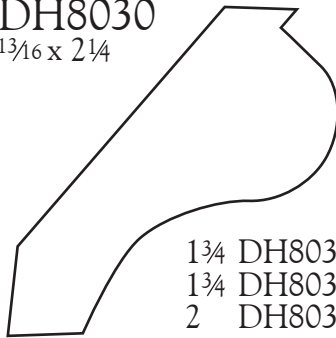

- 1 3/4 DH8024
- 2 1/4 DH8025
- 2 3/4 DH8026
- 3 1/4 DH8029
- 3 3/4 DH8028
- 4 1/4 DH8027
- 5 1/2 DH9037

Also known as "sprung cove" It is available in seven sizes.

- 1 3/4 DH8007
- 2 1/4 DH8008
- 2 3/4 DH8003
- 3 1/4 DH8000
- 3 3/4 DH8002
- 4 1/4 DH8006
- 4 3/4 DH8005
- 5 1/4 DH8004
- 5 5/8 DH8001

DH8020  
3/4 x 3/4

- 1 3/4 DH8016
- 2 1/4 DH8018
- 2 3/4 DH8019
- 3 1/4 DH8020
- 3 3/4 DH8023
- 4 1/4 DH8021
- 4 3/4 DH8022

Also known as "bed mould"  
It is available in seven sizes.

DH8624  
3/4 x 2 1/4

- 2 1/4 DH8624
- 3 1/4 DH8623

This variation on our crown shows how a small change impacts the whole look.

DH8030  
1 3/16 x 2 1/4

- 1 3/4 DH8030
- 1 3/4 DH8031
- 2 DH8032
- 2 3/4 DH8033
- 3 1/4 DH8034

DH9431  
1 5/16 x 2 1/2

DH9336  
1/2 x 2 3/4

DH9739  
3/4 x 3 1/2

DH9506  
1 3/8 x 5

DH9130  
1 x 4 1/4

DH1011  
1<sup>1</sup>/<sub>16</sub>x 5<sup>3</sup>/<sub>8</sub>

DH9513  
1<sup>3</sup>/<sub>16</sub>x 4<sup>1</sup>/<sub>2</sub>