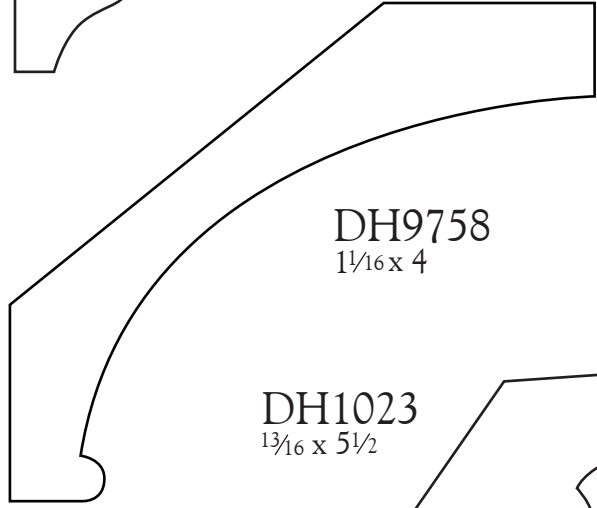

DH8020  
3/4 x 3/4

- 1 3/4 DH8016
- 2 1/4 DH8018
- 2 3/4 DH8019
- 3 1/4 DH8020
- 3 3/4 DH8023
- 4 1/4 DH8021
- 4 3/4 DH8022

Also known as "bed mould"  
It is available in seven sizes.

DH8624  
3/4 x 2 1/4

- 2 1/4 DH8624
- 3 1/4 DH8623

This variation on our crown shows how a small change impacts the whole look.

DH8030  
1 3/16 x 2 1/4

- 1 3/4 DH8030
- 1 3/4 DH8031
- 2 DH8032
- 2 3/4 DH8033
- 3 1/4 DH8034

DH9431  
1 5/16 x 2 1/2

DH9336  
1/2 x 2 3/4

DH9739  
3/4 x 3 1/2

DH9506  
1 3/8 x 5

DH9130  
1 x 4 1/4

DH1011  
1<sup>1</sup>/<sub>16</sub>x 5<sup>3</sup>/<sub>8</sub>

DH9513  
1<sup>3</sup>/<sub>16</sub>x 4<sup>1</sup>/<sub>2</sub>

DH9899  
3<sup>3</sup>/<sub>4</sub>x 4<sup>3</sup>/<sub>4</sub>

DH9758  
1<sup>1</sup>/<sub>16</sub>x 4

DH1023  
1<sup>3</sup>/<sub>16</sub>x 5<sup>1</sup>/<sub>2</sub>

DH7041  
3<sup>3</sup>/<sub>4</sub>x 4<sup>5</sup>/<sub>8</sub>