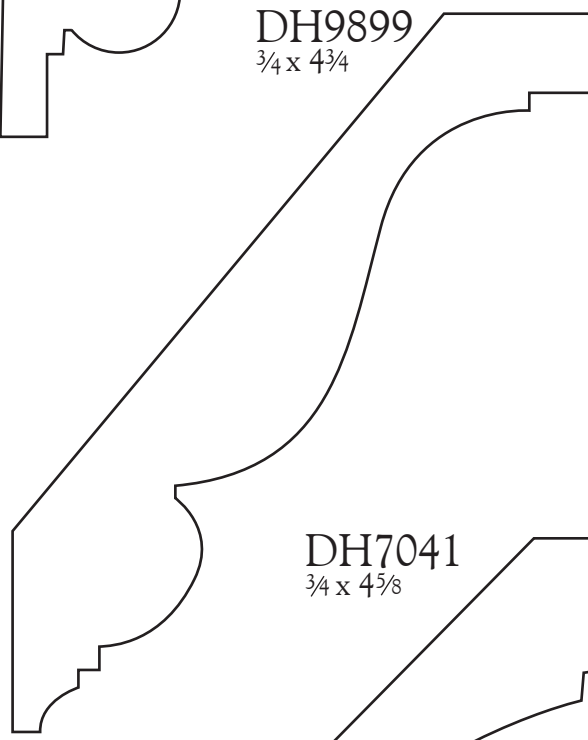

DH8020  
3/4 x 3/4

- 1 3/4 DH8016
- 2 1/4 DH8018
- 2 3/4 DH8019
- 3 1/4 DH8020
- 3 3/4 DH8023
- 4 1/4 DH8021
- 4 3/4 DH8022

Also known as "bed mould"  
It is available in seven sizes.

DH8624  
3/4 x 2 1/4

- 2 1/4 DH8624
- 3 1/4 DH8623

This variation on our crown shows how a small change impacts the whole look.

DH8030  
1 3/16 x 2 1/4

- 1 3/4 DH8030
- 1 3/4 DH8031
- 2 DH8032
- 2 3/4 DH8033
- 3 1/4 DH8034

DH9431  
1 5/16 x 2 1/2

DH9336  
1/2 x 2 3/4

DH9739  
3/4 x 3 1/2

DH9506  
1 3/8 x 5

DH9130  
1 x 4 1/4

DH1011  
1<sup>1</sup>/<sub>16</sub>x 5<sup>3</sup>/<sub>8</sub>

DH9513  
1<sup>3</sup>/<sub>16</sub>x 4<sup>1</sup>/<sub>2</sub>

DH9899  
3<sup>3</sup>/<sub>4</sub>x 4<sup>3</sup>/<sub>4</sub>

DH9758  
1<sup>1</sup>/<sub>16</sub>x 4

DH1023  
1<sup>3</sup>/<sub>16</sub>x 5<sup>1</sup>/<sub>2</sub>

DH7041  
3<sup>3</sup>/<sub>4</sub>x 4<sup>5</sup>/<sub>8</sub>